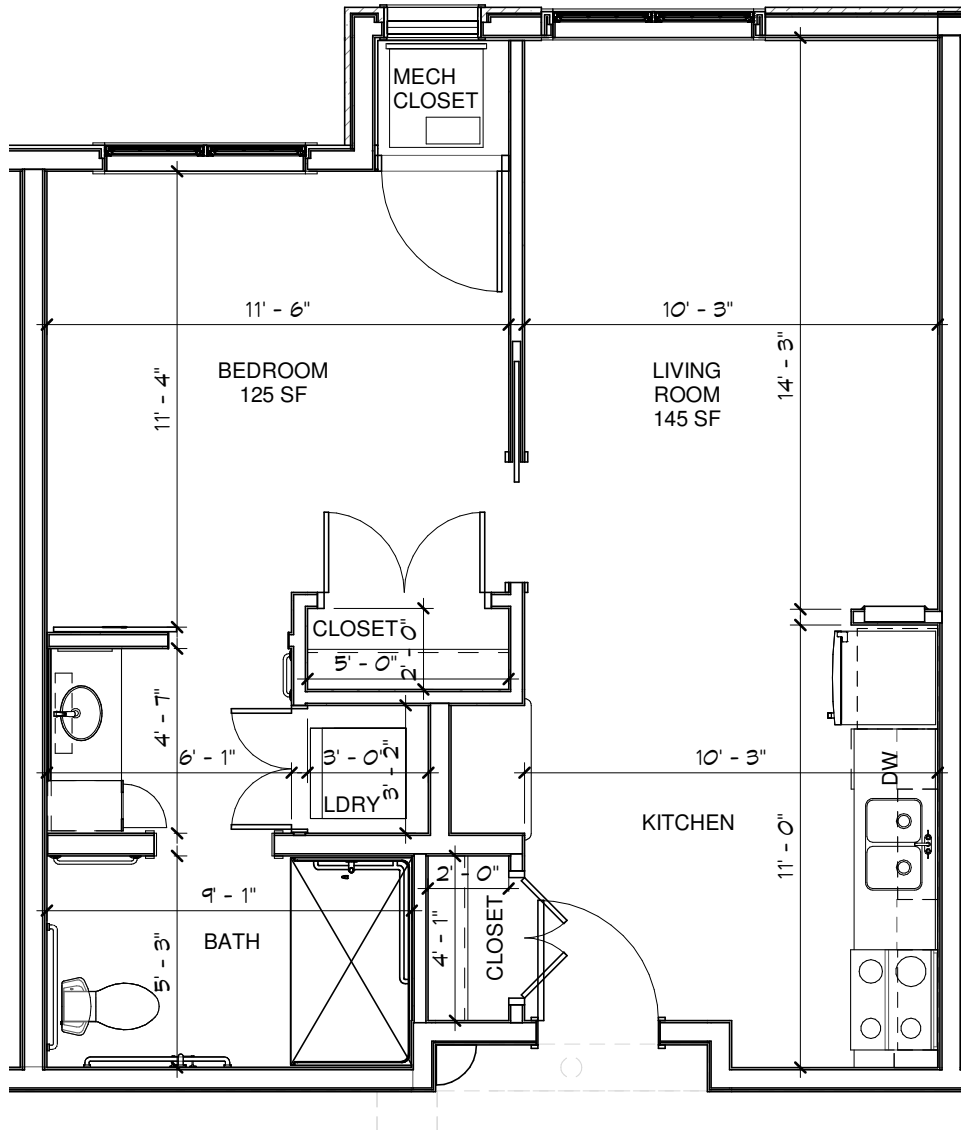

THE LODGE

Senior Living

Unit C – Main

One Bedroom - One Bathroom - 532 sq ft

THE LODGE

Senior Living

Unit C1 – Cove

One Bedroom - One Bathroom - 635 sq ft

THE LODGE

Senior Living

Unit D – Afton

One Bedroom - One Bathroom - 606 sq ft

THE LODGE

Senior Living

Unit D-1 — Hudson

One Bedroom - One Bathroom - 581 sq ft

THE LODGE

Senior Living

Unit D-HC — Cherry

One Bedroom - One Bathroom - 685 sq ft

THE LODGE

Senior Living

Unit E — St. Croix

One Bedroom - One Bathroom - 712 sq ft

THE LODGE

Senior Living

Unit F — Osceola

One Bedroom - One Bathroom - 680 sq ft

THE LODGE

Senior Living

Unit G — Pioneer

One Bedroom - One Bathroom - 810 sq ft