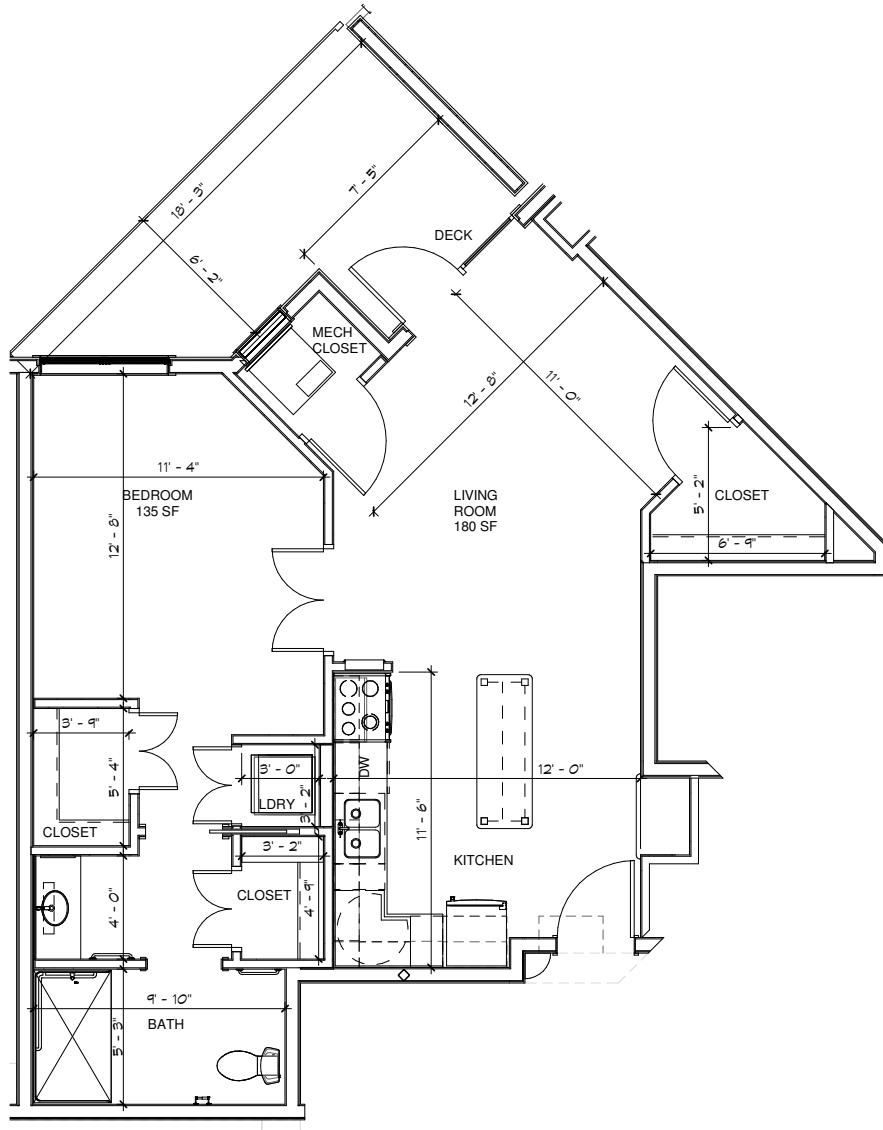

THE LODGE

Senior Living

Unit C – Main

One Bedroom - One Bathroom - 532 sq ft

THE LODGE

Senior Living

Unit C1 – Cove

One Bedroom - One Bathroom - 635 sq ft

THE LODGE

Senior Living

Unit D – Afton

One Bedroom - One Bathroom - 606 sq ft

THE LODGE

Senior Living

Unit D-1 — Hudson

One Bedroom - One Bathroom - 581 sq ft

THE LODGE

Senior Living

Unit D-HC — Cherry

One Bedroom - One Bathroom - 685 sq ft

THE LODGE

Senior Living

Unit E — St. Croix

One Bedroom - One Bathroom - 712 sq ft

THE LODGE

Senior Living

Unit F — Osceola

One Bedroom - One Bathroom - 680 sq ft

THE LODGE

Senior Living

Unit G — Pioneer

One Bedroom - One Bathroom - 810 sq ft