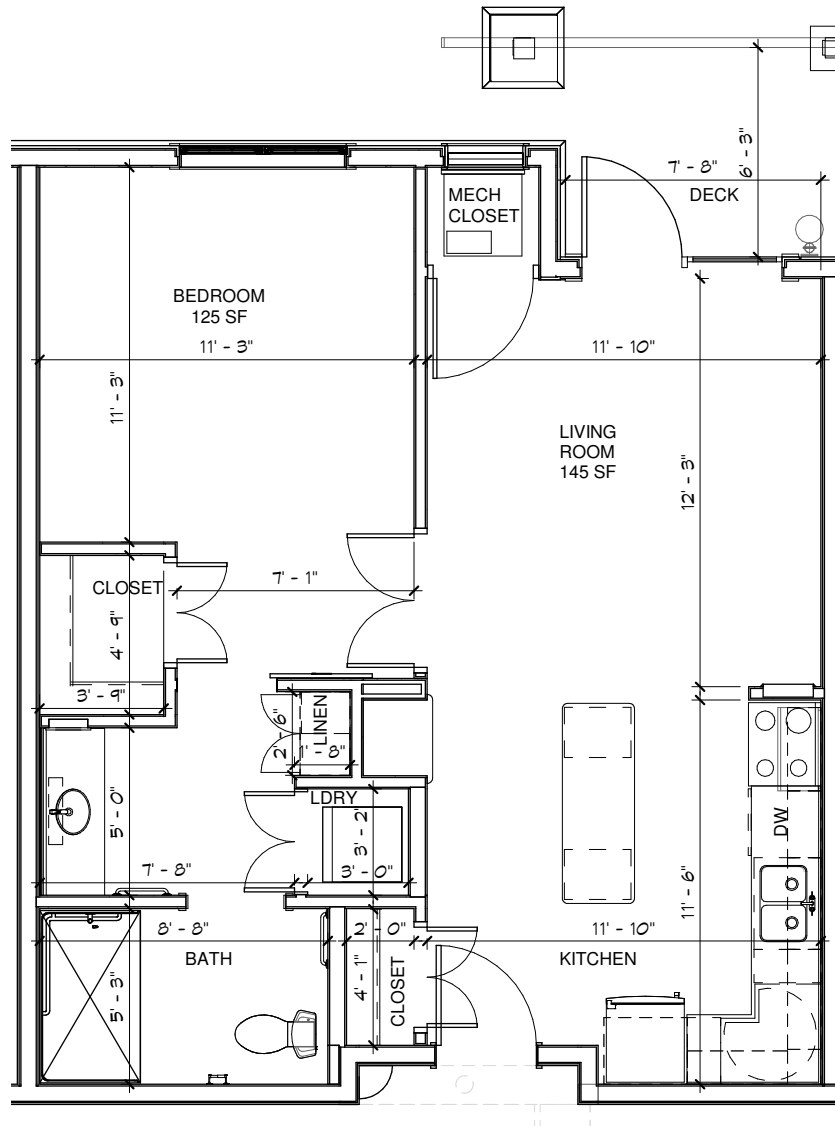

THE LODGE

Senior Living

Unit C – Main

One Bedroom - One Bathroom - 532 sq ft

THE LODGE

Senior Living

Unit C1 – Cove

One Bedroom - One Bathroom - 635 sq ft

THE LODGE

Senior Living

Unit D – Afton

One Bedroom - One Bathroom - 606 sq ft

THE LODGE

Senior Living

Unit D-1 — Hudson

One Bedroom - One Bathroom - 581 sq ft

THE LODGE

Senior Living

Unit D-HC — Cherry

One Bedroom - One Bathroom - 685 sq ft

THE LODGE

Senior Living

Unit E — St. Croix

One Bedroom - One Bathroom - 712 sq ft

THE LODGE

Senior Living

Unit F — Osceola

One Bedroom - One Bathroom - 680 sq ft

THE LODGE

Senior Living

Unit G — Pioneer

One Bedroom - One Bathroom - 810 sq ft