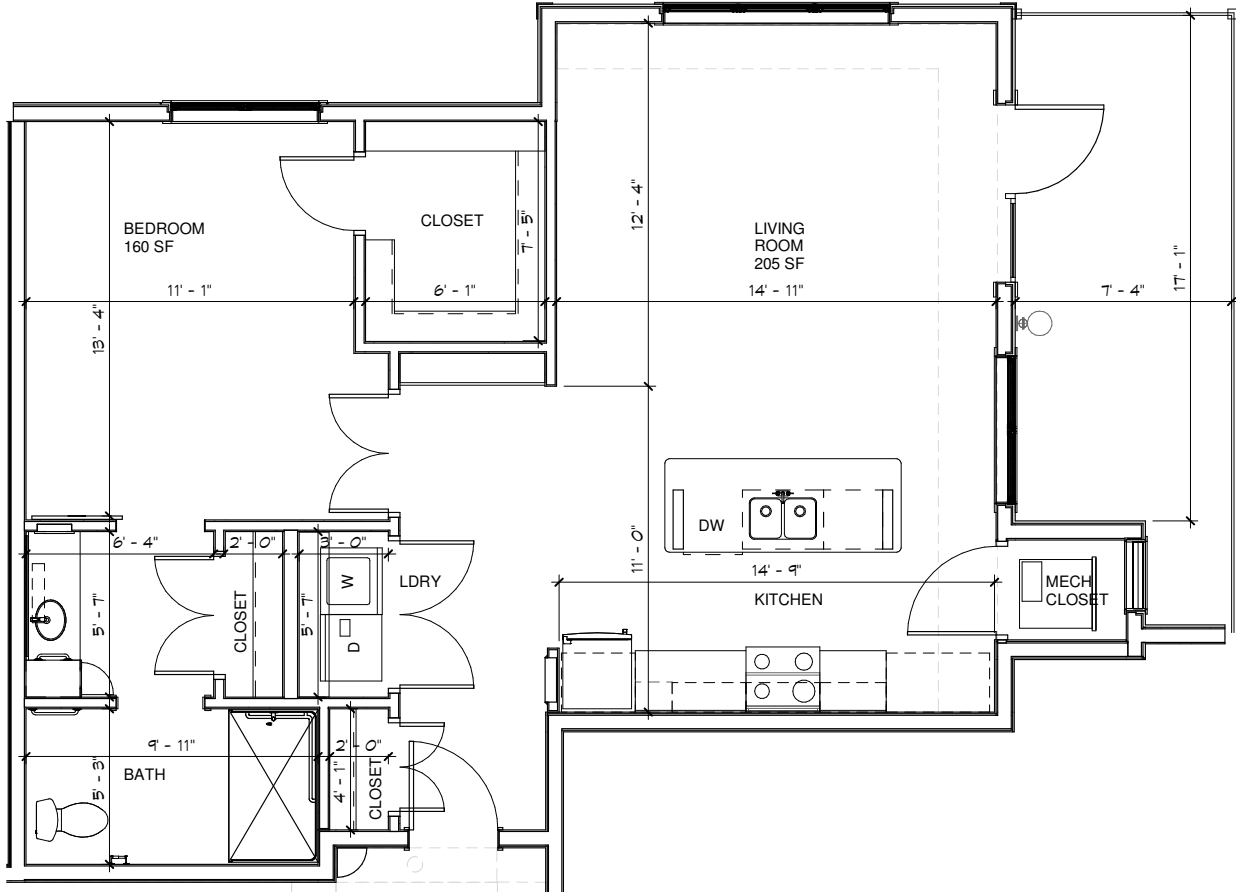

THE LODGE

Senior Living

Unit C – Main

One Bedroom - One Bathroom - 532 sq ft

THE LODGE

Senior Living

Unit C1 – Cove

One Bedroom - One Bathroom - 635 sq ft

THE LODGE

Senior Living

Unit D – Afton

One Bedroom - One Bathroom - 606 sq ft

THE LODGE

Senior Living

Unit D-1 — Hudson

One Bedroom - One Bathroom - 581 sq ft

THE LODGE

Senior Living

Unit D-HC — Cherry

One Bedroom - One Bathroom - 685 sq ft

THE LODGE

Senior Living

Unit E — St. Croix

One Bedroom - One Bathroom - 712 sq ft

THE LODGE

Senior Living

Unit F — Osceola

One Bedroom - One Bathroom - 680 sq ft

THE LODGE

Senior Living

Unit G — Pioneer

One Bedroom - One Bathroom - 810 sq ft