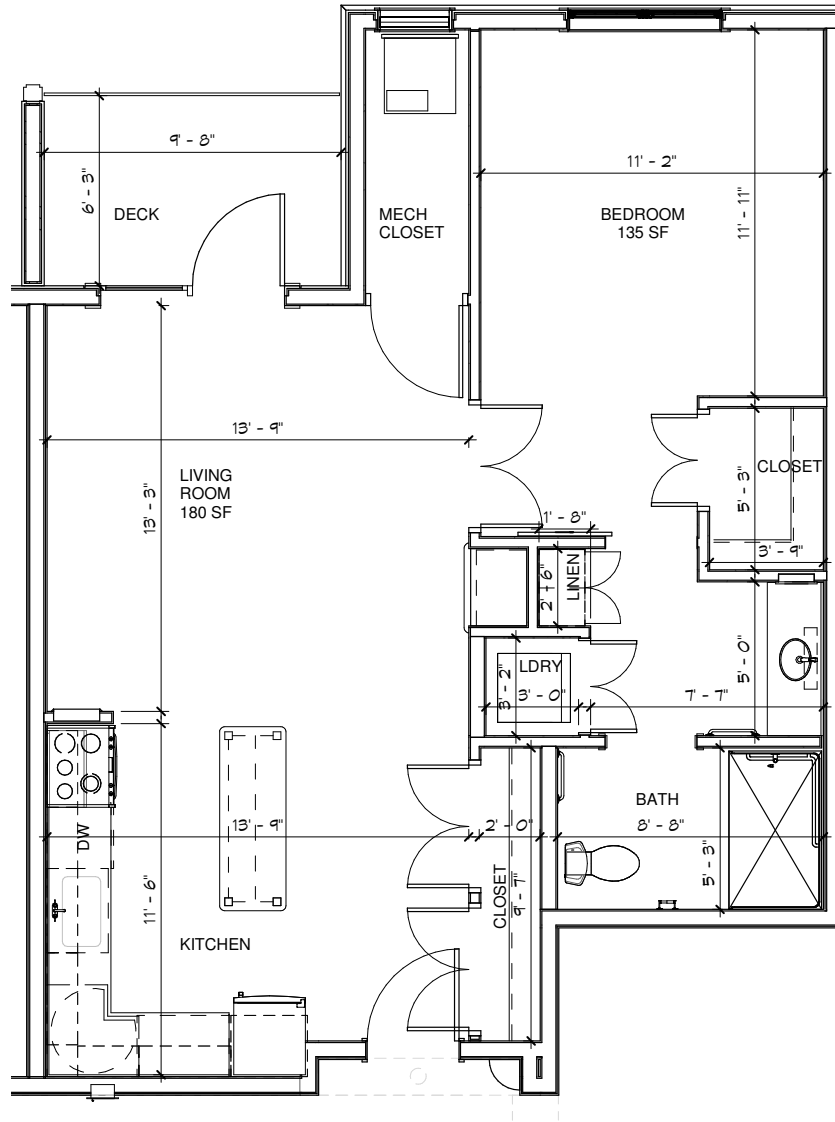

THE LODGE

Senior Living

Unit C – Main

One Bedroom - One Bathroom - 532 sq ft

THE LODGE

Senior Living

Unit C1 – Cove

One Bedroom - One Bathroom - 635 sq ft

THE LODGE

Senior Living

Unit D – Afton

One Bedroom - One Bathroom - 606 sq ft

THE LODGE

Senior Living

Unit D-1 — Hudson

One Bedroom - One Bathroom - 581 sq ft

THE LODGE

Senior Living

Unit D-HC — Cherry

One Bedroom - One Bathroom - 685 sq ft

THE LODGE

Senior Living

Unit E — St. Croix

One Bedroom - One Bathroom - 712 sq ft

THE LODGE

Senior Living

Unit F — Osceola

One Bedroom - One Bathroom - 680 sq ft

THE LODGE

Senior Living

Unit G — Pioneer

One Bedroom - One Bathroom - 810 sq ft