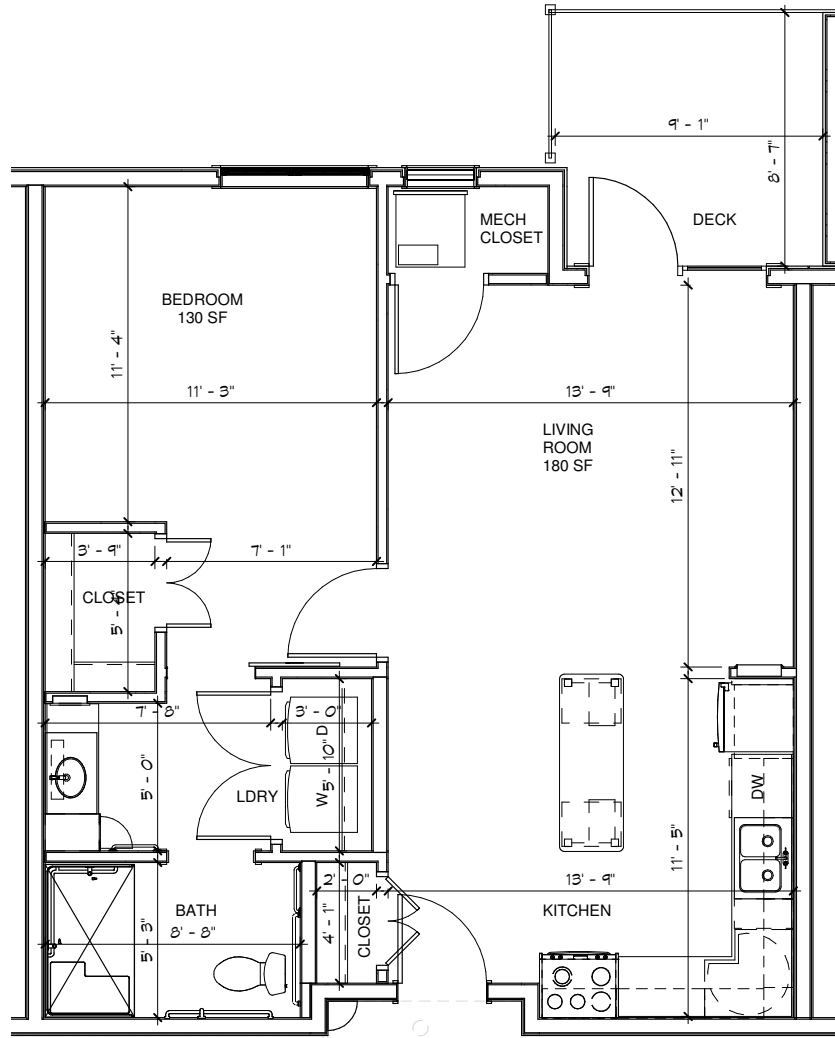

THE LODGE

Senior Living

Unit C – Main

One Bedroom - One Bathroom - 532 sq ft

THE LODGE

Senior Living

Unit C1 – Cove

One Bedroom - One Bathroom - 635 sq ft

THE LODGE

Senior Living

Unit D – Afton

One Bedroom - One Bathroom - 606 sq ft

THE LODGE

Senior Living

Unit D-1 — Hudson

One Bedroom - One Bathroom - 581 sq ft

THE LODGE

Senior Living

Unit D-HC — Cherry

One Bedroom - One Bathroom - 685 sq ft

THE LODGE

Senior Living

Unit E — St. Croix

One Bedroom - One Bathroom - 712 sq ft

THE LODGE

Senior Living

Unit F — Osceola

One Bedroom - One Bathroom - 680 sq ft

THE LODGE

Senior Living

Unit G — Pioneer

One Bedroom - One Bathroom - 810 sq ft