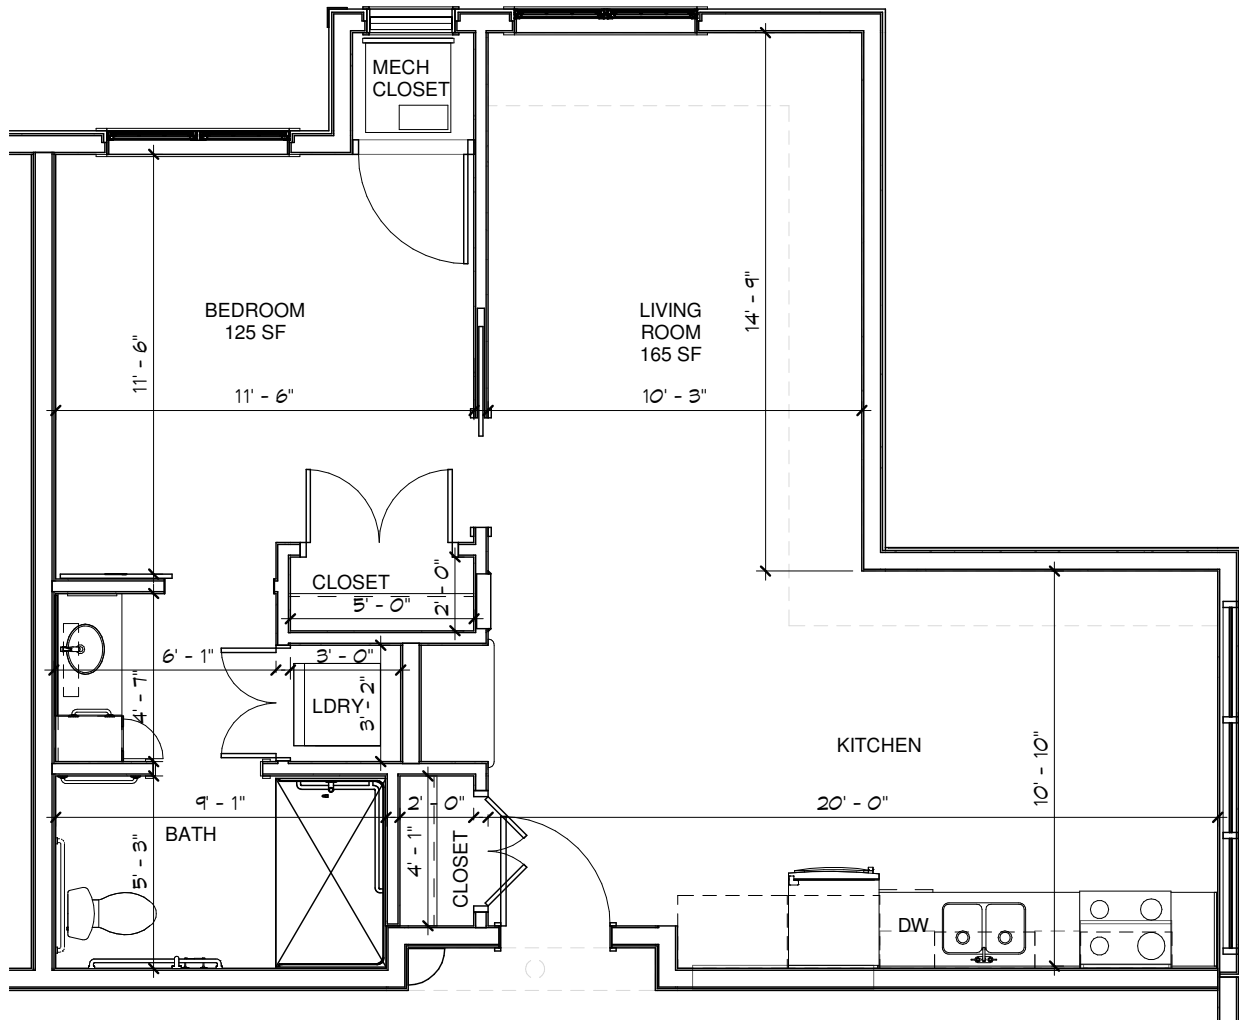

THE LODGE

Senior Living

Unit C – Main

One Bedroom - One Bathroom - 532 sq ft

THE LODGE

Senior Living

Unit C1 – Cove

One Bedroom - One Bathroom - 635 sq ft

THE LODGE

Senior Living

Unit D – Afton

One Bedroom - One Bathroom - 606 sq ft

THE LODGE

Senior Living

Unit D-1 — Hudson

One Bedroom - One Bathroom - 581 sq ft

THE LODGE

Senior Living

Unit D-HC — Cherry

One Bedroom - One Bathroom - 685 sq ft

THE LODGE

Senior Living

Unit E — St. Croix

One Bedroom - One Bathroom - 712 sq ft

THE LODGE

Senior Living

Unit F — Osceola

One Bedroom - One Bathroom - 680 sq ft

THE LODGE

Senior Living

Unit G — Pioneer

One Bedroom - One Bathroom - 810 sq ft