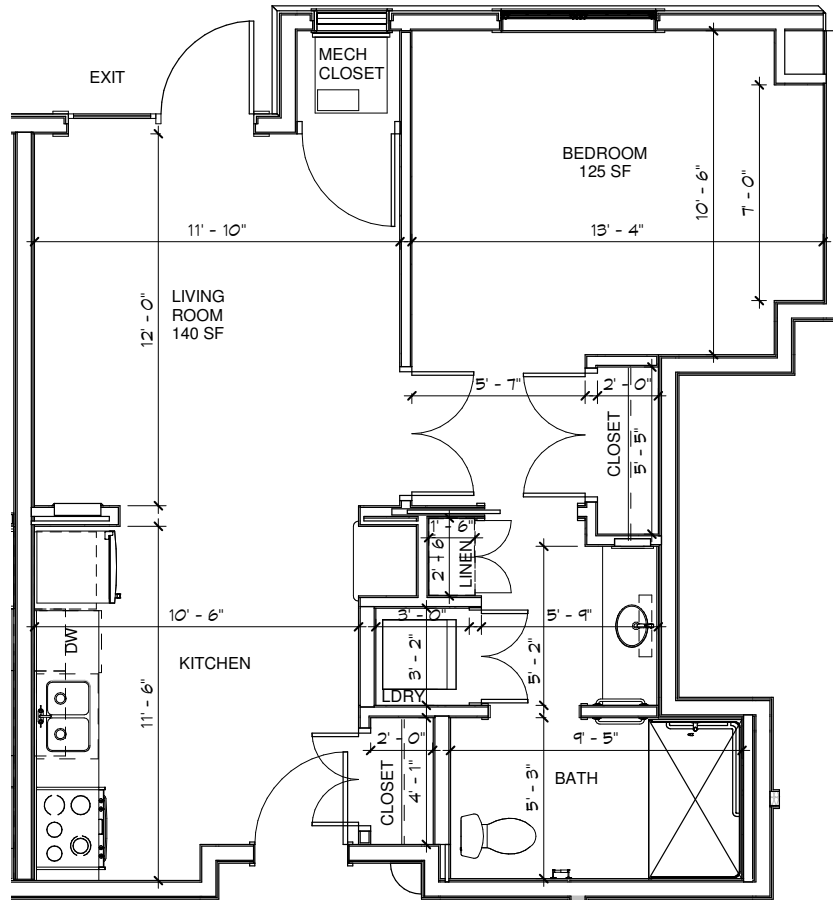

THE LODGE

Senior Living

Unit C – Main

One Bedroom - One Bathroom - 532 sq ft

THE LODGE

Senior Living

Unit C1 – Cove

One Bedroom - One Bathroom - 635 sq ft

THE LODGE

Senior Living

Unit D – Afton

One Bedroom - One Bathroom - 606 sq ft

THE LODGE

Senior Living

Unit D-1 — Hudson

One Bedroom - One Bathroom - 581 sq ft

THE LODGE

Senior Living

Unit D-HC — Cherry

One Bedroom - One Bathroom - 685 sq ft

THE LODGE

Senior Living

Unit E — St. Croix

One Bedroom - One Bathroom - 712 sq ft

THE LODGE

Senior Living

Unit F — Osceola

One Bedroom - One Bathroom - 680 sq ft

THE LODGE

Senior Living

Unit G — Pioneer

One Bedroom - One Bathroom - 810 sq ft