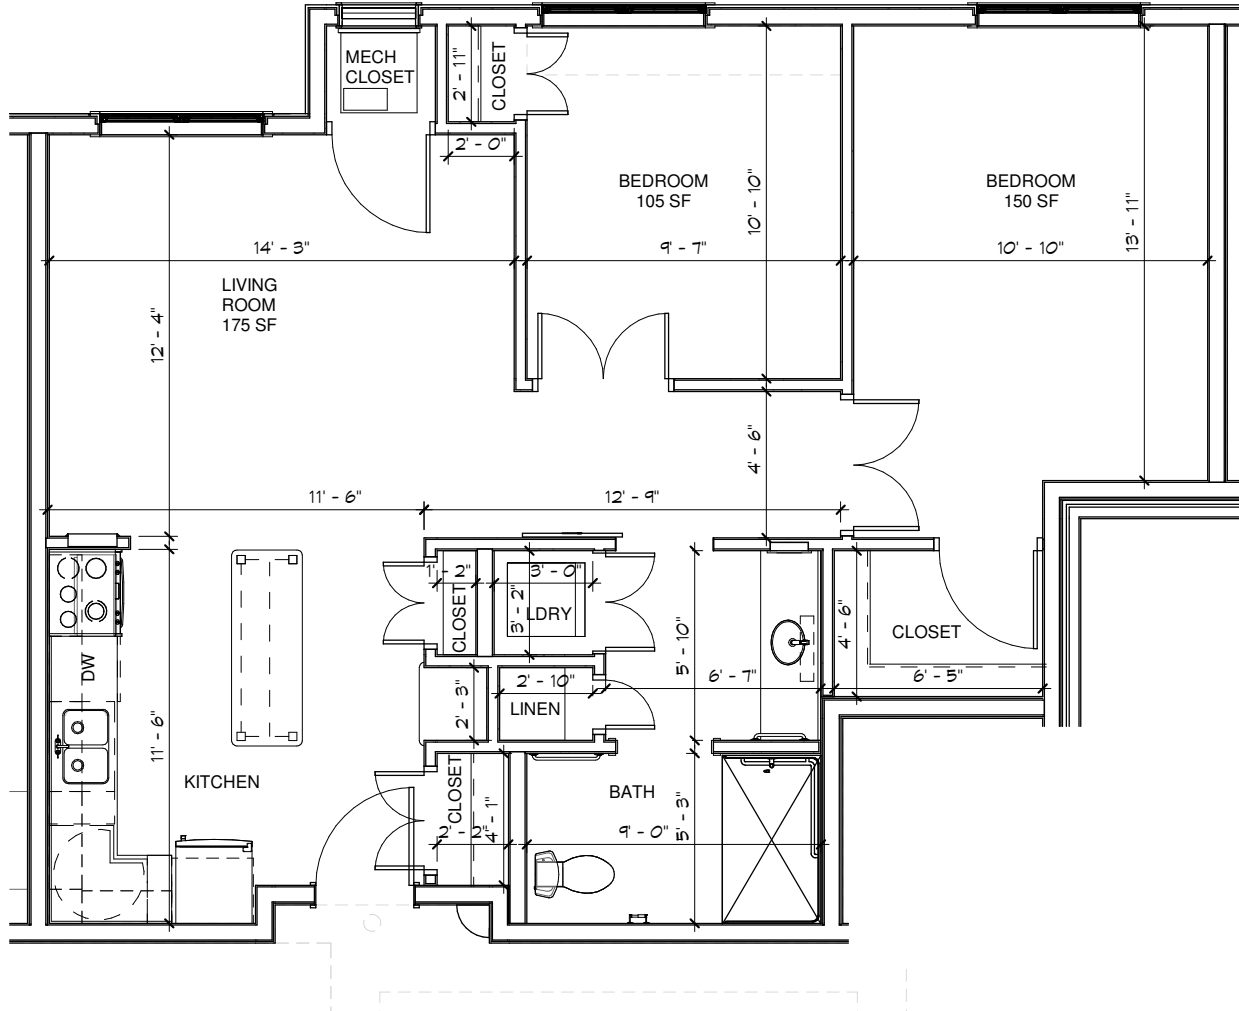

THE LODGE

Senior Living

Unit H – MacKenzie

Two Bedroom - One Bathroom - 825 sq ft