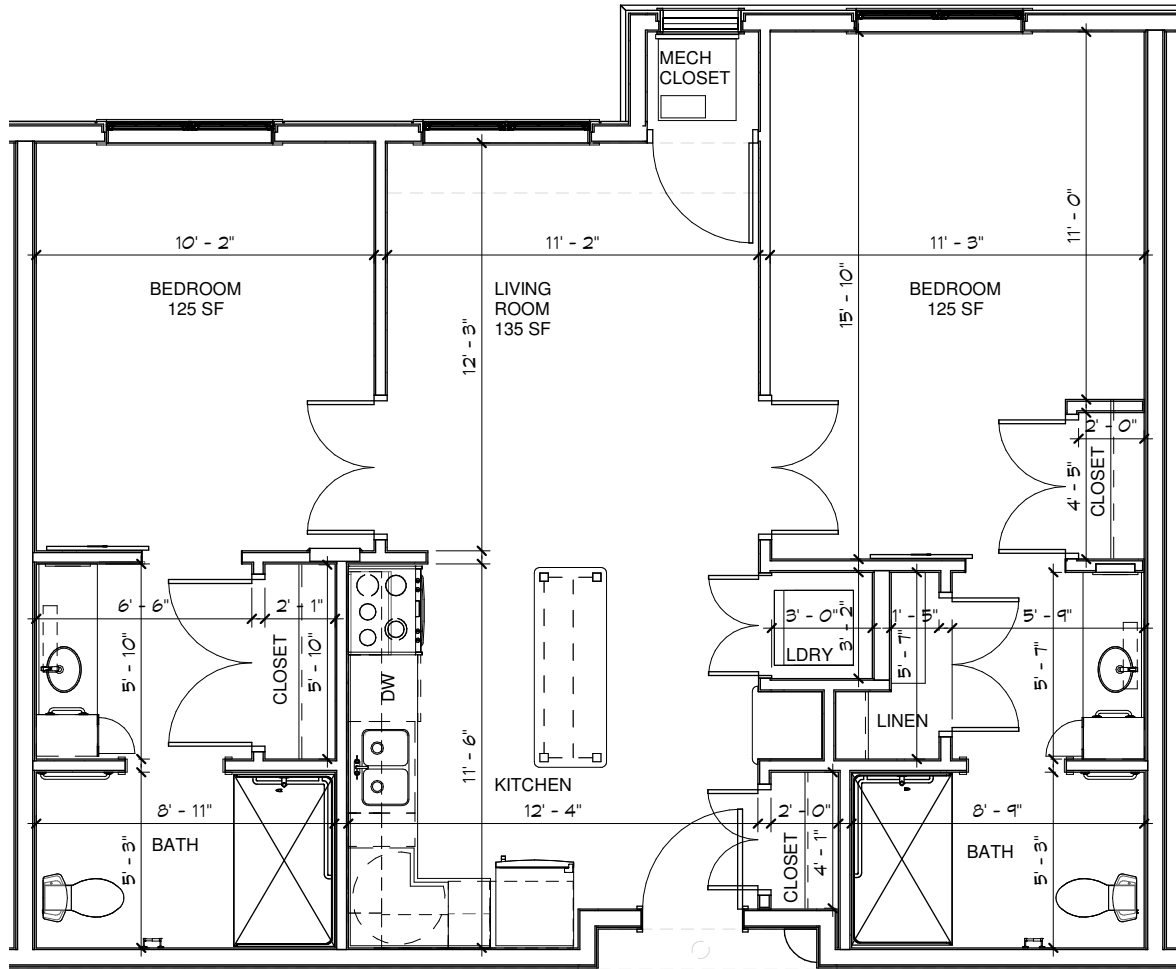

THE LODGE

Senior Living

Unit J – Bayport

Two Bedroom - Two Bathroom - 844 sq ft

THE LODGE

Senior Living

Unit K – Sinnet

Two Bedroom - Two Bathroom - 988 sq ft

THE LODGE

Senior Living

Unit L – Marine

Two Bedroom - Two Bathroom - 1100 sq ft

THE LODGE

Senior Living

Unit M-HC – Dellwood

Two Bedroom - Two Bathroom - 1247 sq ft