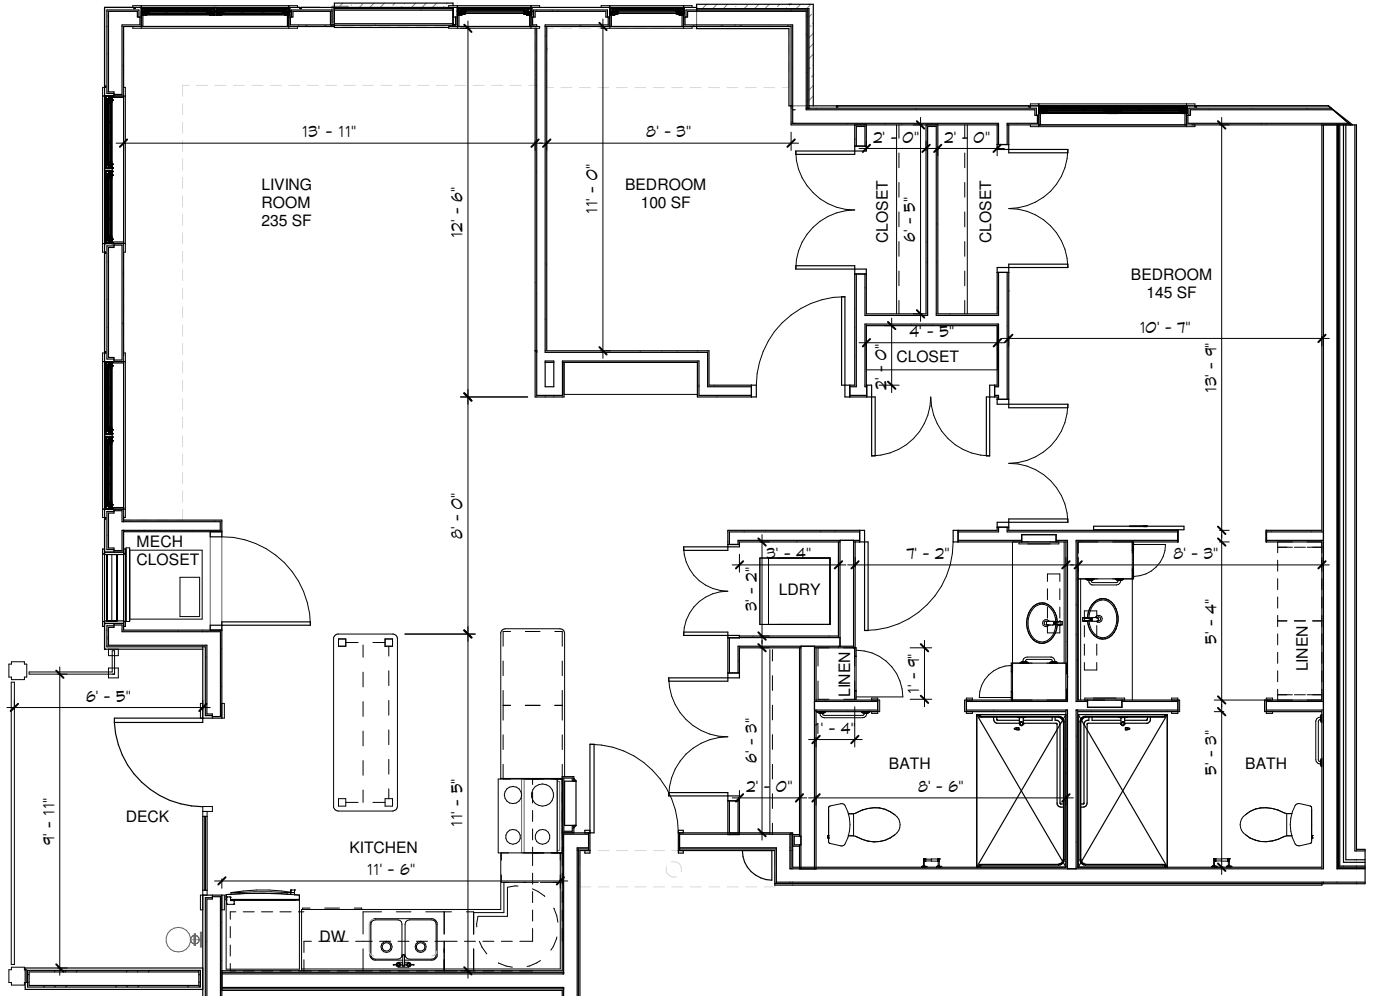

THE LODGE

Senior Living

Unit J – Bayport

Two Bedroom - Two Bathroom - 844 sq ft

THE LODGE

Senior Living

Unit K – Sinnet

Two Bedroom - Two Bathroom - 988 sq ft

THE LODGE

Senior Living

Unit L – Marine

Two Bedroom - Two Bathroom - 1100 sq ft

THE LODGE

Senior Living

Unit M-HC – Dellwood

Two Bedroom - Two Bathroom - 1247 sq ft