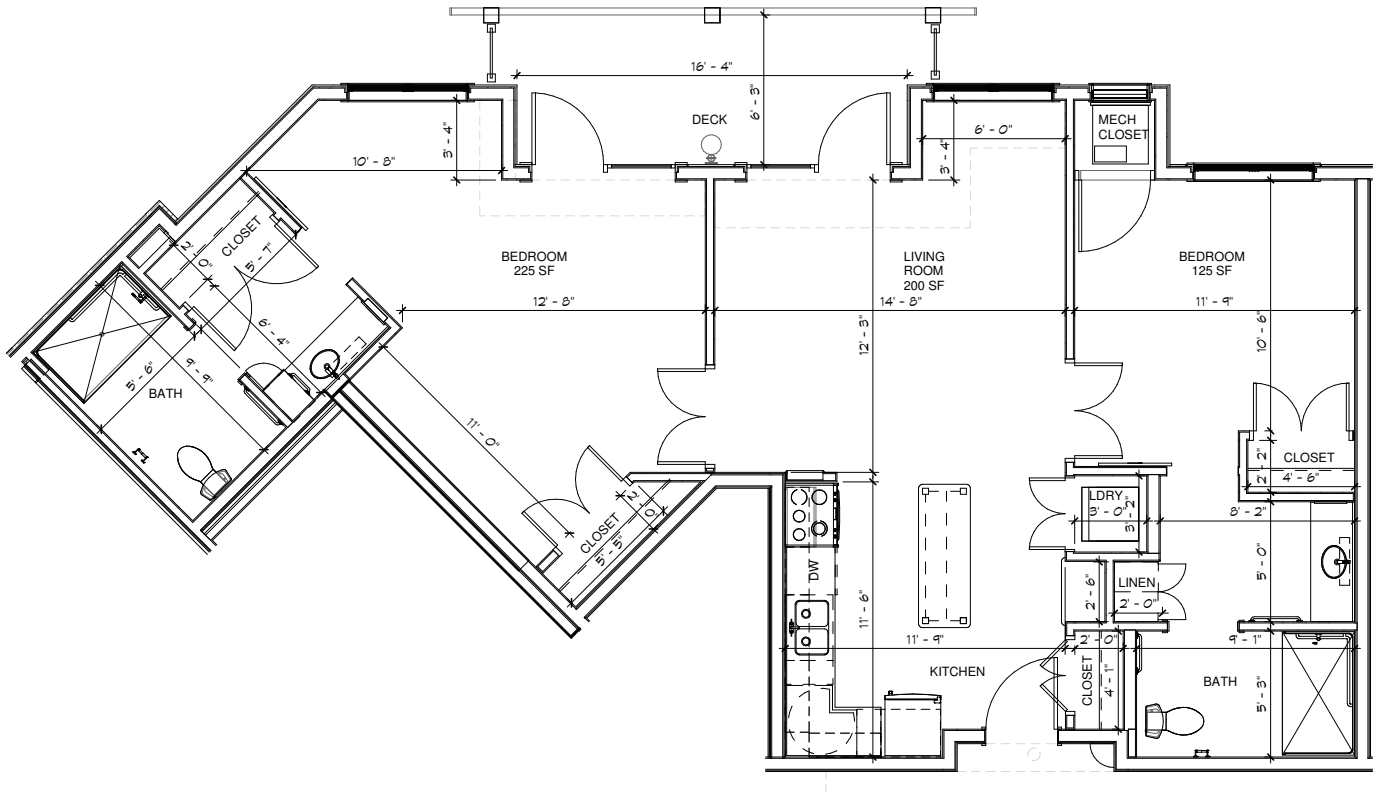

THE LODGE

Senior Living

Unit J – Bayport

Two Bedroom - Two Bathroom - 844 sq ft

THE LODGE

Senior Living

Unit K – Sinnet

Two Bedroom - Two Bathroom - 988 sq ft

THE LODGE

Senior Living

Unit L – Marine

Two Bedroom - Two Bathroom - 1100 sq ft

THE LODGE

Senior Living

Unit M-HC – Dellwood

Two Bedroom - Two Bathroom - 1247 sq ft