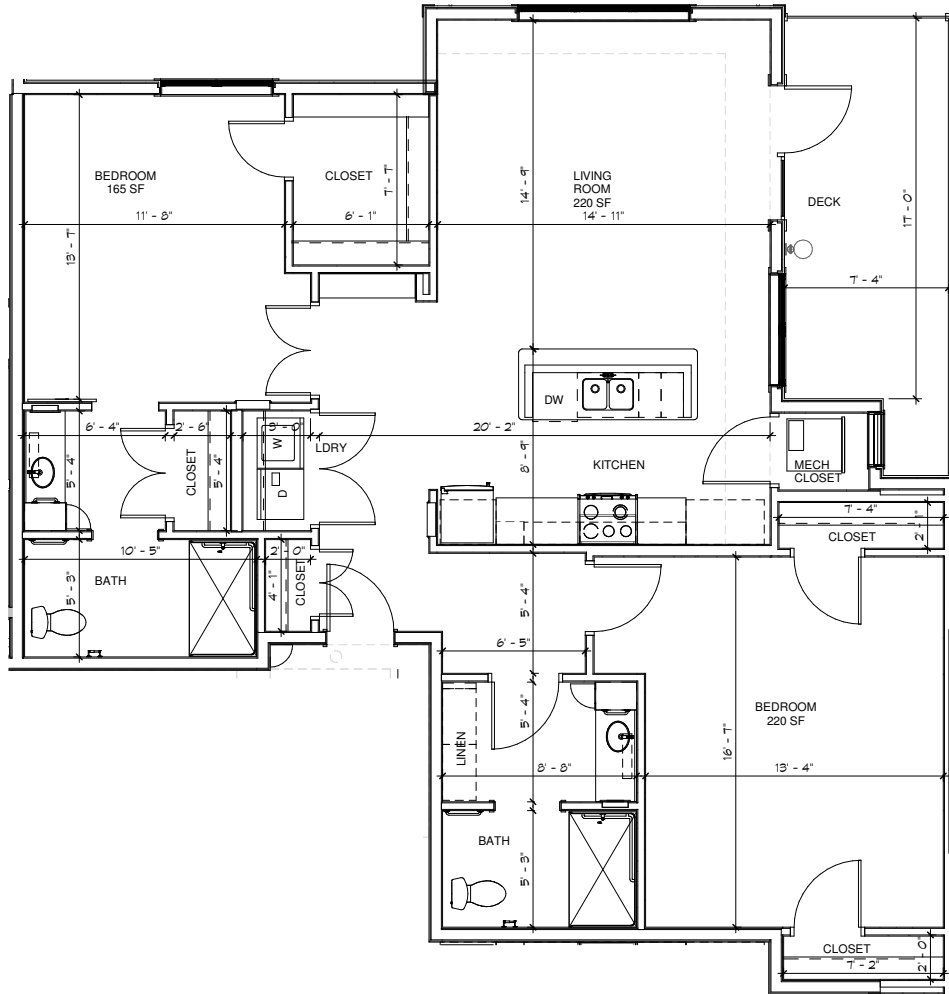

THE LODGE

Senior Living

Unit J – Bayport

Two Bedroom - Two Bathroom - 844 sq ft

THE LODGE

Senior Living

Unit K – Sinnet

Two Bedroom - Two Bathroom - 988 sq ft

THE LODGE

Senior Living

Unit L – Marine

Two Bedroom - Two Bathroom - 1100 sq ft

THE LODGE

Senior Living

Unit M-HC – Dellwood

Two Bedroom - Two Bathroom - 1247 sq ft