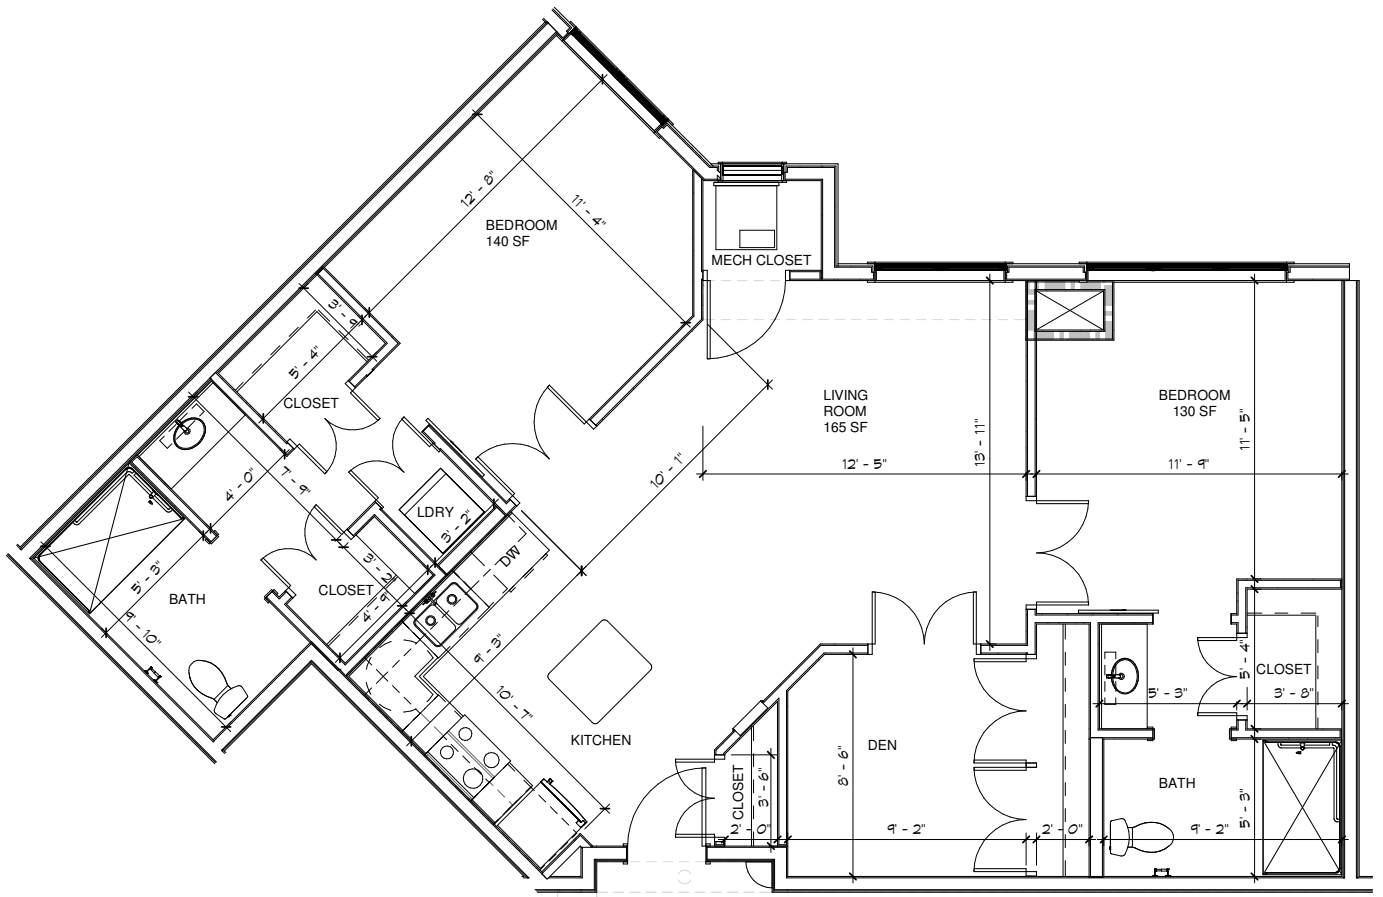

THE LODGE

Senior Living

Unit N – Myrtle

Two Bedroom - Den - Two Bathroom - 1045 sq ft