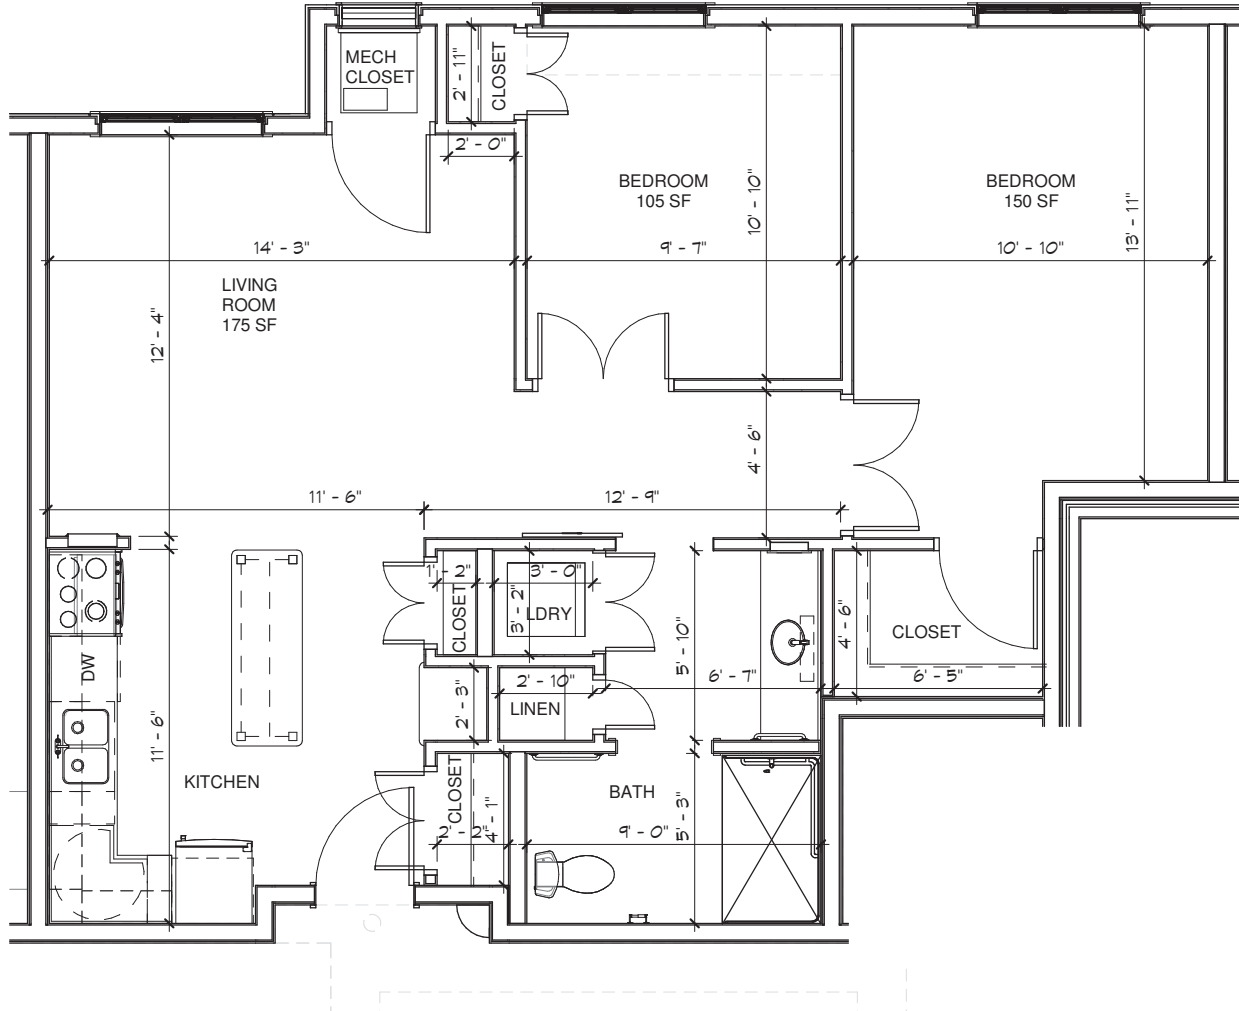

THE LODGE

Senior Living

Unit H – MacKenzie

Two Bedroom - One Bathroom - 825 sq ft

Floor plans are for general reference only and are not to scale.