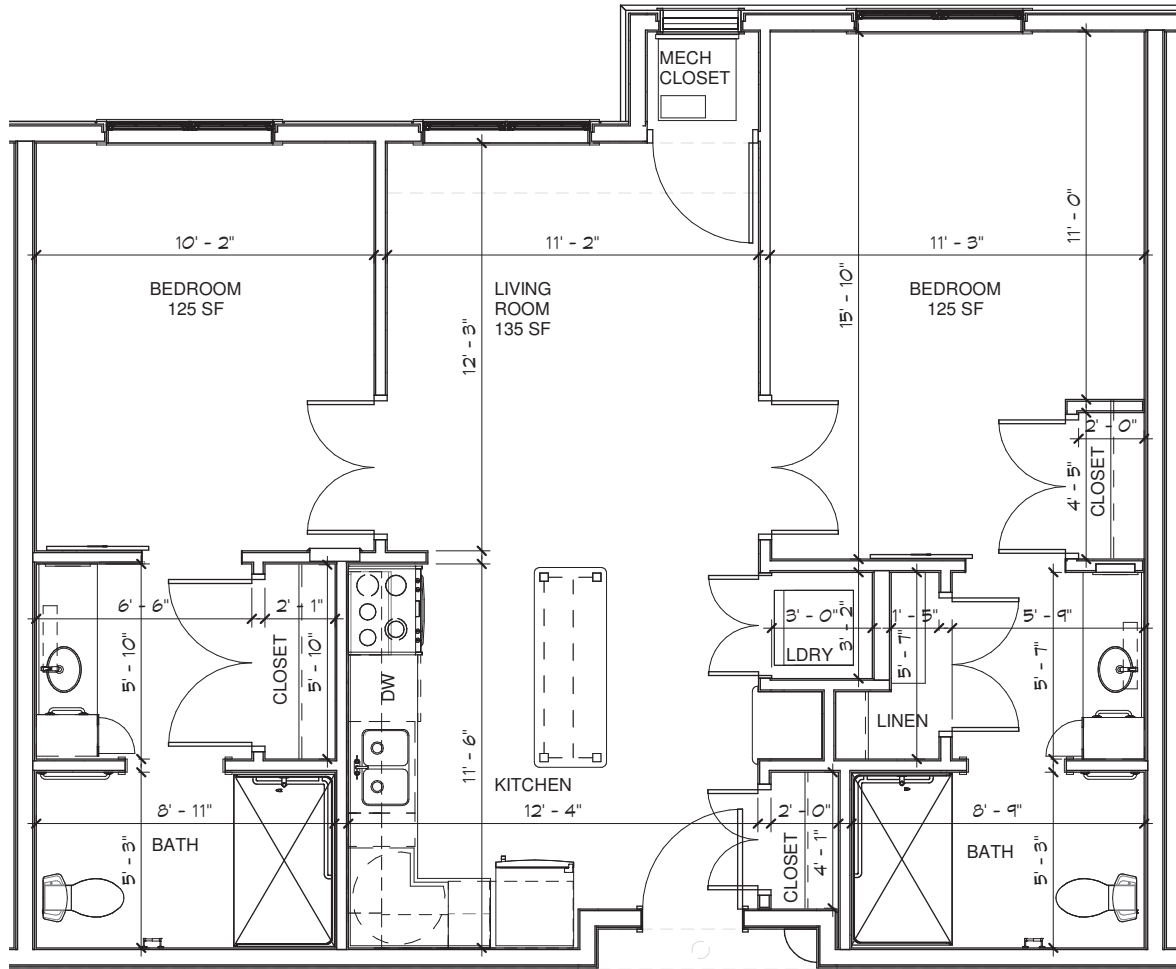

THE LODGE

Senior Living

Unit J – Bayport

Two Bedroom - Two Bathroom - 844 sq ft

Floor plans are for general reference only and are not to scale.

THE LODGE

Senior Living

Unit K – Sinnet

Two Bedroom - Two Bathroom - 988 sq ft

Floor plans are for general reference only and are not to scale.

THE LODGE

Senior Living

Unit L – Marine

Two Bedroom - Two Bathroom - 1100 sq ft

Floor plans are for general reference only and are not to scale.