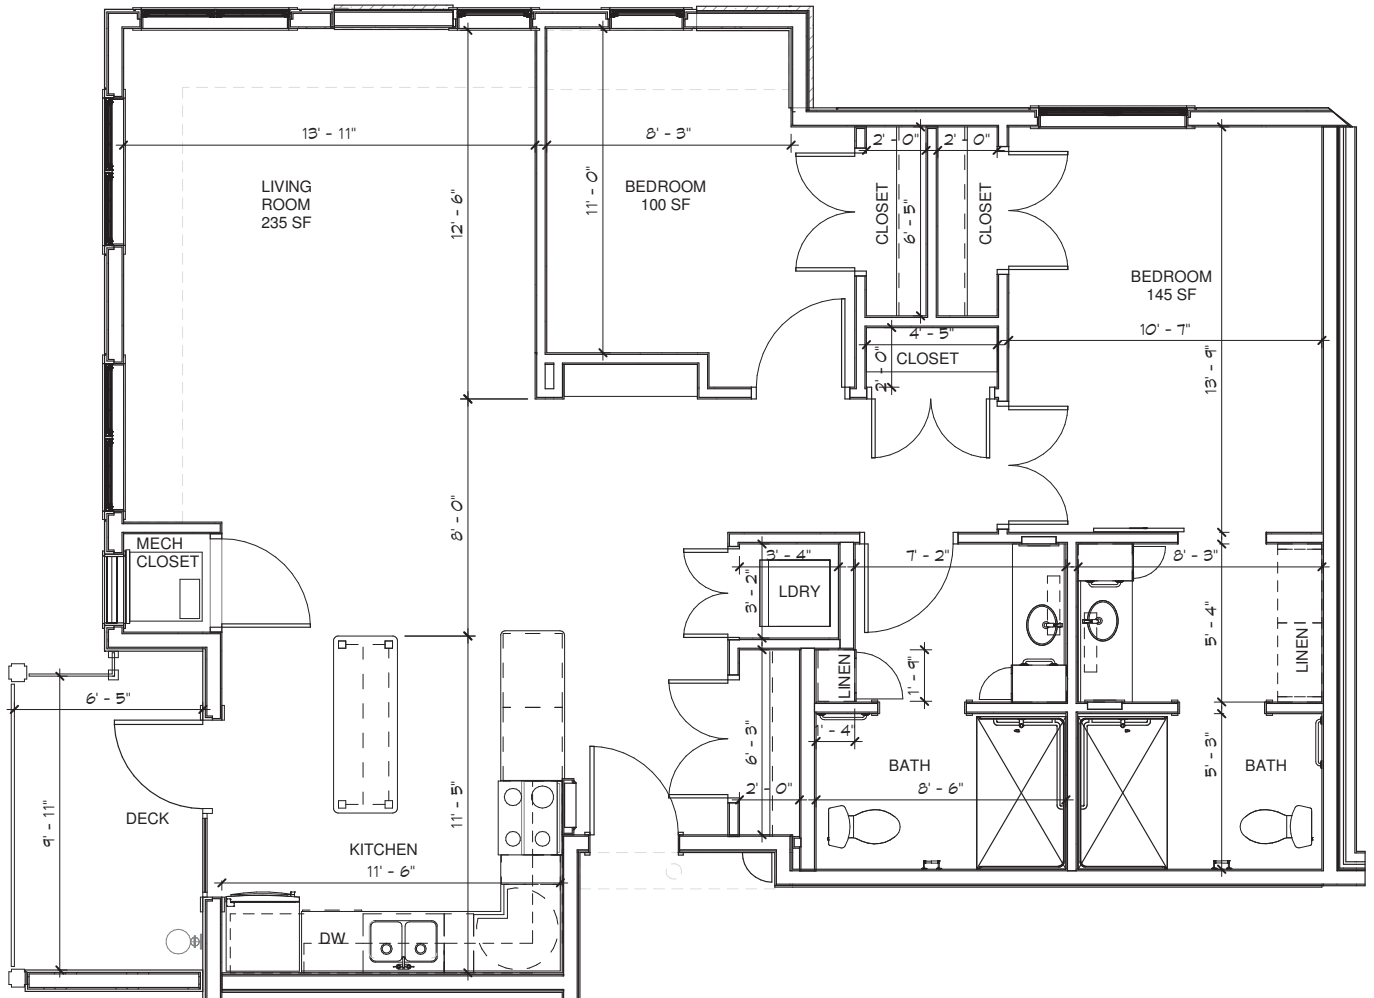

THE LODGE

Senior Living

Unit J – Bayport

Two Bedroom - Two Bathroom - 844 sq ft

Floor plans are for general reference only and are not to scale.

THE LODGE

Senior Living

Unit K – Sinnet

Two Bedroom - Two Bathroom - 988 sq ft

Floor plans are for general reference only and are not to scale.

THE LODGE

Senior Living

Unit L – Marine

Two Bedroom - Two Bathroom - 1100 sq ft

Floor plans are for general reference only and are not to scale.