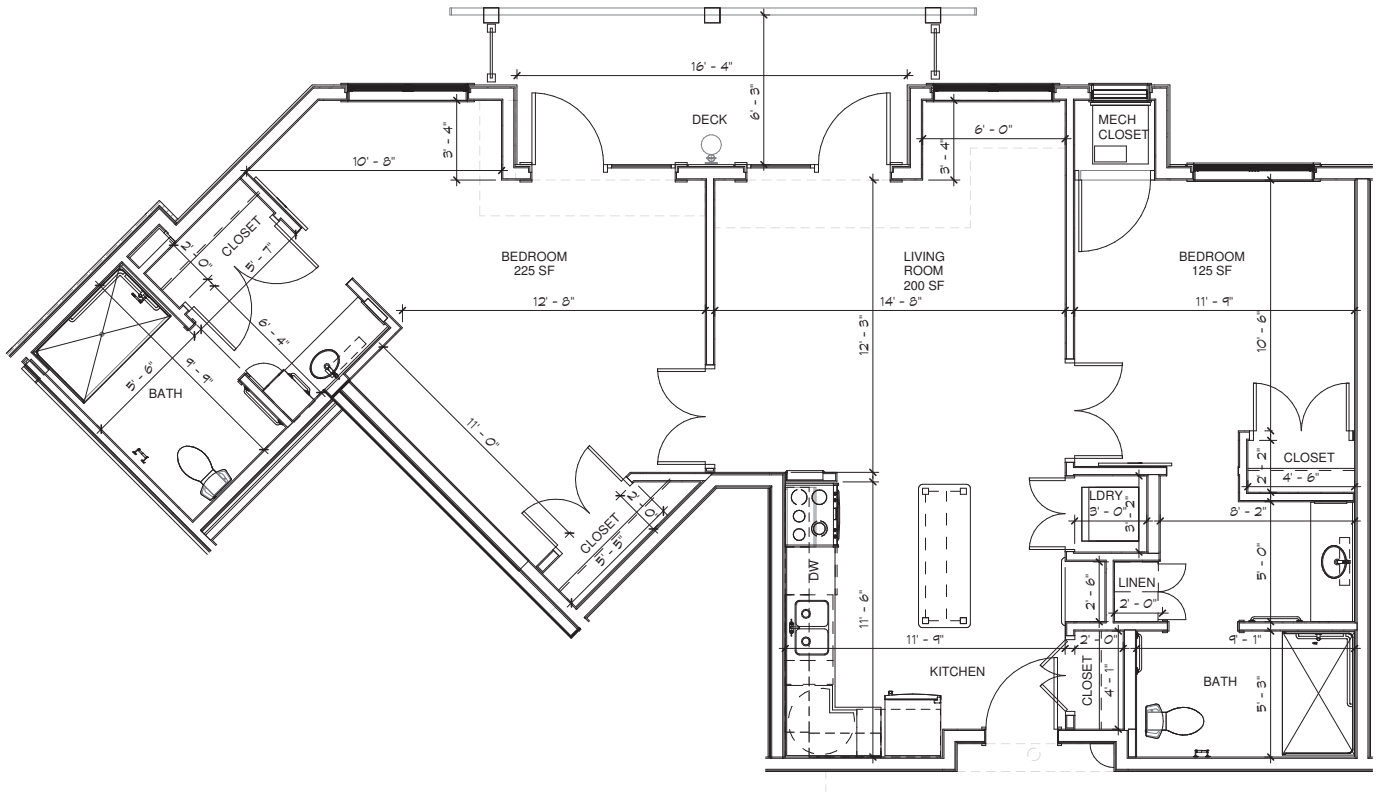

THE LODGE

Senior Living

Unit J – Bayport

Two Bedroom - Two Bathroom - 844 sq ft

Floor plans are for general reference only and are not to scale.

THE LODGE

Senior Living

Unit K – Sinnet

Two Bedroom - Two Bathroom - 988 sq ft

Floor plans are for general reference only and are not to scale.

THE LODGE

Senior Living

Unit L – Marine

Two Bedroom - Two Bathroom - 1100 sq ft

Floor plans are for general reference only and are not to scale.