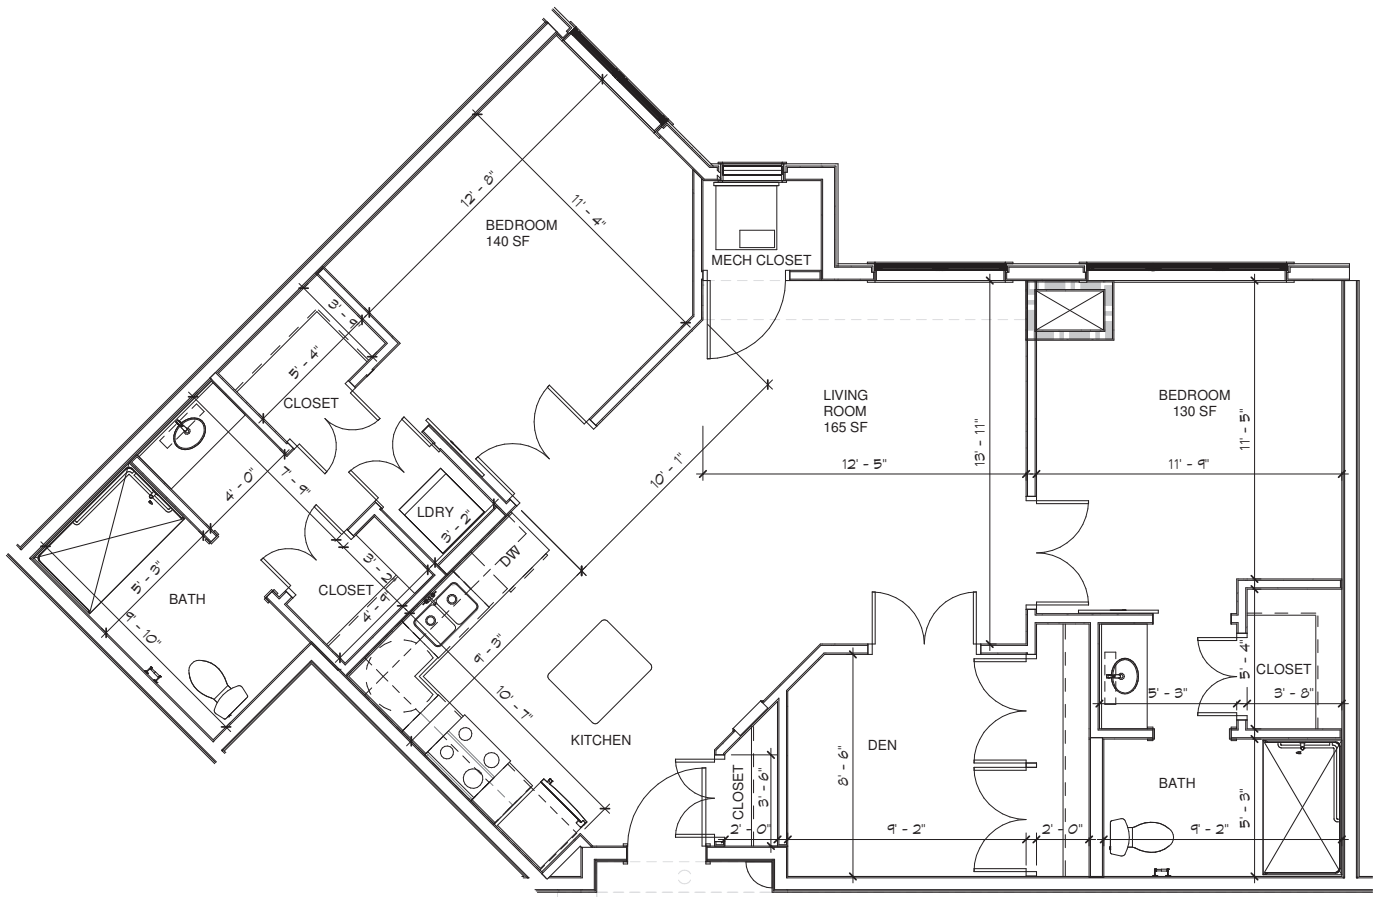

# THE LODGE

Senior Living

## Unit N – Myrtle

Two Bedroom - Den - Two Bathroom - 1045 sq ft

Floor plans are for general reference only and are not to scale.