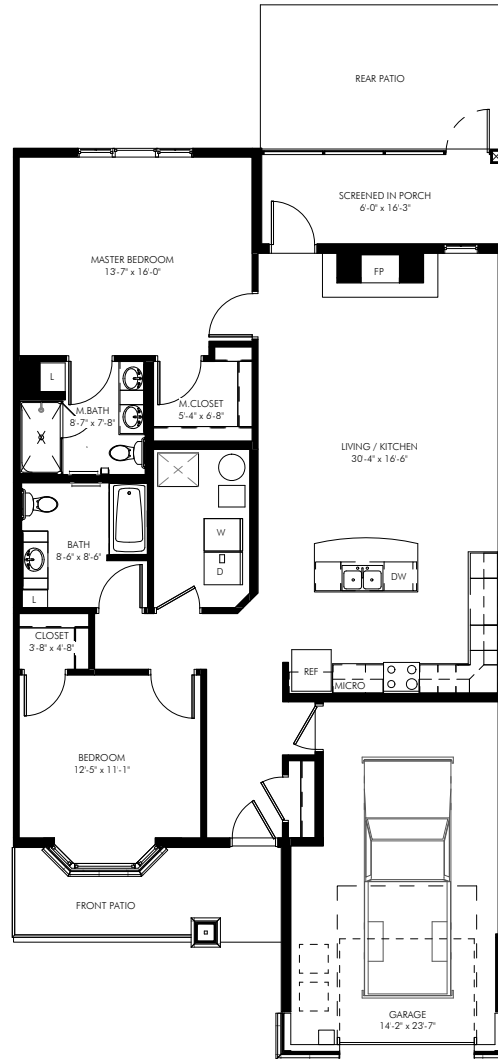

BIRCHWOOD LANDING

Senior Living

Cedar

Two Bedroom - Two Bathroom - 1400 net sq ft

Floor plans are for general reference only and are not to scale.

BIRCHWOOD LANDING

Senior Living

Spruce

Two Bedroom - Two Bathroom - 1525 net sq ft

Floor plans are for general reference only and are not to scale.

BIRCHWOOD LANDING

Senior Living

Balsam HC

Two Bedroom - Two Bathroom - 1525 net sq ft

Floor plans are for general reference only and are not to scale.