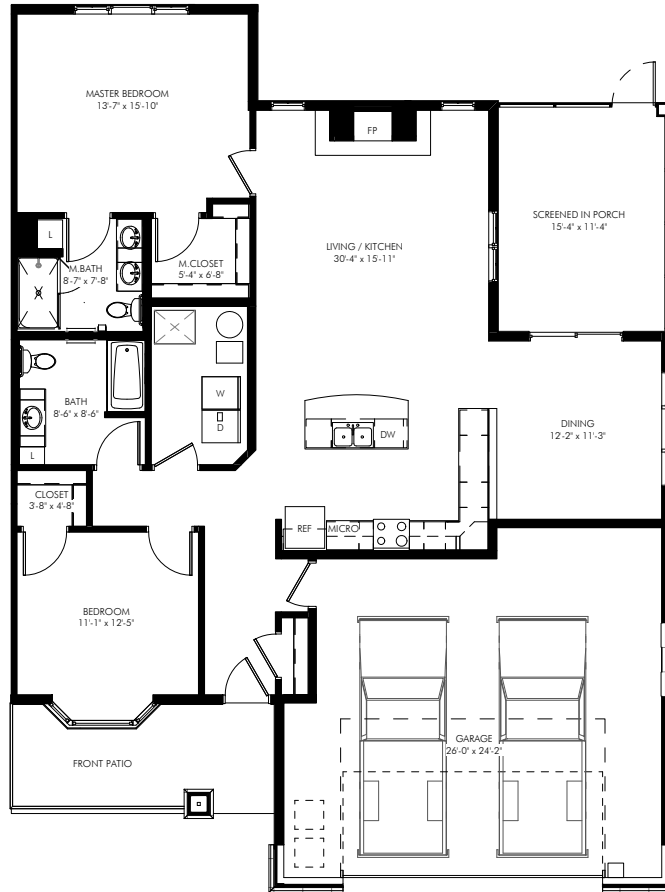

BIRCHWOOD LANDING

Senior Living

Cedar

Two Bedroom - Two Bathroom - 1400 net sq ft

Floor plans are for general reference only and are not to scale.

BIRCHWOOD LANDING

Senior Living

Spruce

Two Bedroom - Two Bathroom - 1525 net sq ft

Floor plans are for general reference only and are not to scale.

BIRCHWOOD LANDING

Senior Living

Balsam HC

Two Bedroom - Two Bathroom - 1525 net sq ft

Floor plans are for general reference only and are not to scale.