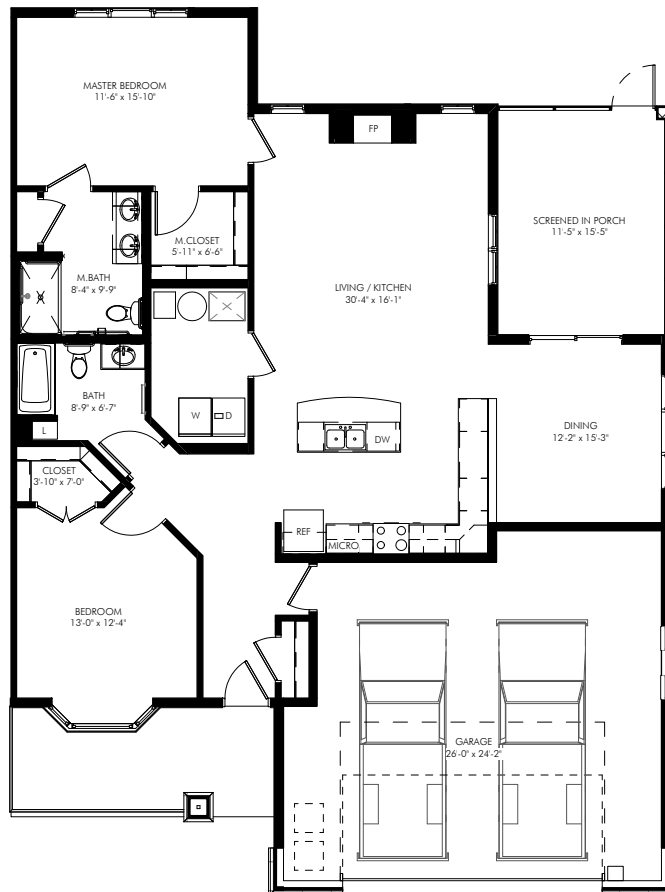

BIRCHWOOD LANDING

Senior Living

Cedar

Two Bedroom - Two Bathroom - 1400 net sq ft

Floor plans are for general reference only and are not to scale.

BIRCHWOOD LANDING

Senior Living

Spruce

Two Bedroom - Two Bathroom - 1525 net sq ft

Floor plans are for general reference only and are not to scale.

BIRCHWOOD LANDING

Senior Living

Balsam HC

Two Bedroom - Two Bathroom - 1525 net sq ft

Floor plans are for general reference only and are not to scale.