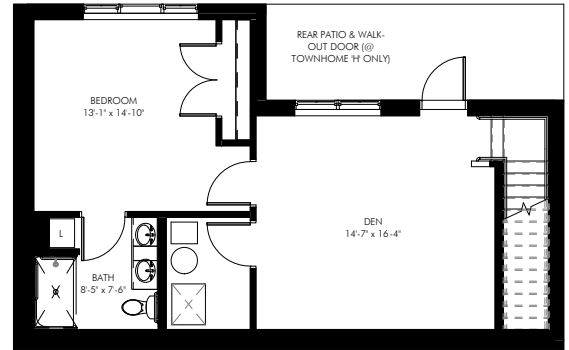

## Tamarack II

Three Bedroom - Den - Three Bathroom - With Walkout  
2400 net sq ft

Floor plans are for general reference only and are not to scale.

## Tamarack

Three Bedroom - Den - Three Bathroom - 2400 net sq ft

Floor plans are for general reference only and are not to scale.