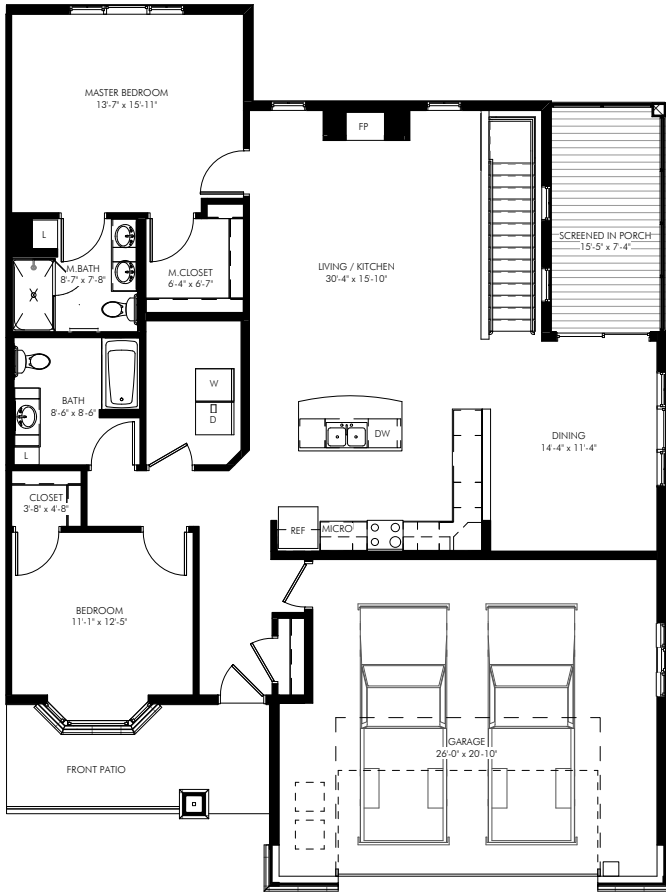

## Tamarack II

Three Bedroom - Den - Three Bathroom - With Walkout  
2400 net sq ft

Floor plans are for general reference only and are not to scale.

## Tamarack

Three Bedroom - Den - Three Bathroom - 2400 net sq ft

Floor plans are for general reference only and are not to scale.