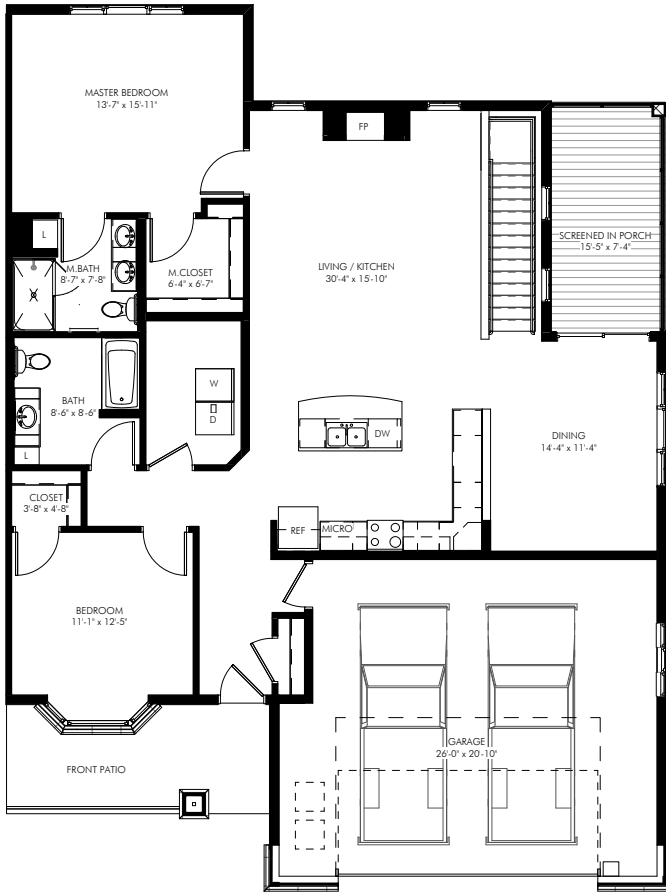

# BIRCHWOOD LANDING

Senior Living

## Tamarack II

Three Bedroom - Den - Three Bathroom - With Walkout  
2400 net sq ft

Floor plans are for general reference only and are not to scale.

## Tamarack

Three Bedroom - Den - Three Bathroom - 2400 net sq ft

Floor plans are for general reference only and are not to scale.