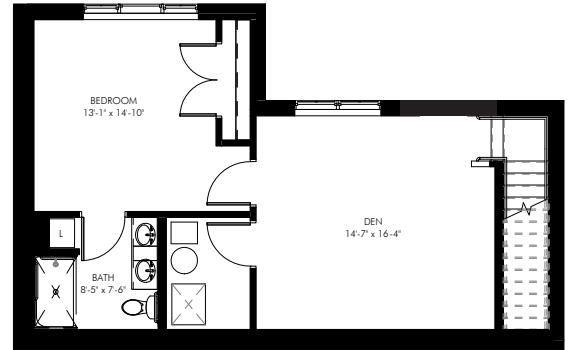

## Tamarack II

Three Bedroom - Den - Three Bathroom - With Walkout  
2400 net sq ft

Floor plans are for general reference only and are not to scale.

## Tamarack

Three Bedroom - Den - Three Bathroom - 2400 net sq ft

Floor plans are for general reference only and are not to scale.