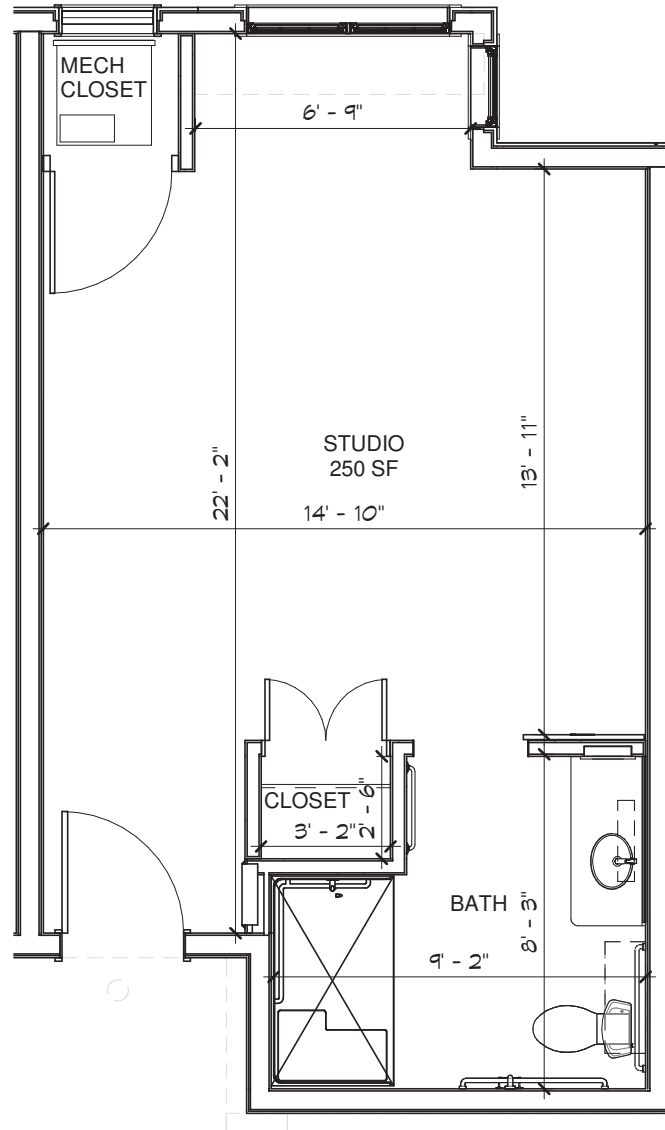

THE LODGE

Senior Living

Unit A — Timberhurst

Studio - 350 sq ft

Floor plans are for general reference only and are not to scale.

THE LODGE

Senior Living

Unit A-HC — Timberhurst HC

Studio - 345 sq ft

Floor plans are for general reference only and are not to scale.

THE LODGE

Senior Living

Unit B — Lagoon

Studio - 415 sq ft

Floor plans are for general reference only and are not to scale.

THE LODGE

Senior Living

Unit B1-HC — Inlet

Studio - 370 sq ft

Floor plans are for general reference only and are not to scale.