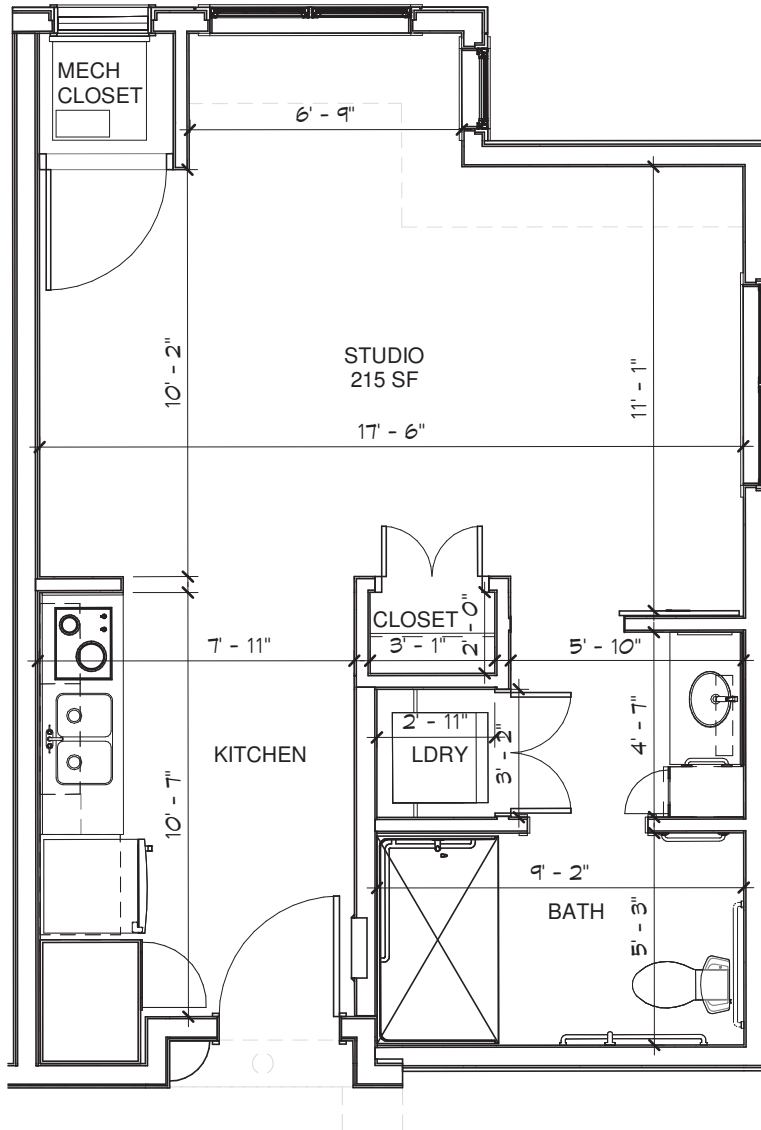

THE LODGE

Senior Living

Unit A — Timberhurst

Studio - 350 sq ft

Floor plans are for general reference only and are not to scale.

THE LODGE

Senior Living

Unit A-HC — Timberhurst HC

Studio - 345 sq ft

Floor plans are for general reference only and are not to scale.

THE LODGE

Senior Living

Unit B — Lagoon

Studio - 415 sq ft

Floor plans are for general reference only and are not to scale.

THE LODGE

Senior Living

Unit B1-HC — Inlet

Studio - 370 sq ft

Floor plans are for general reference only and are not to scale.