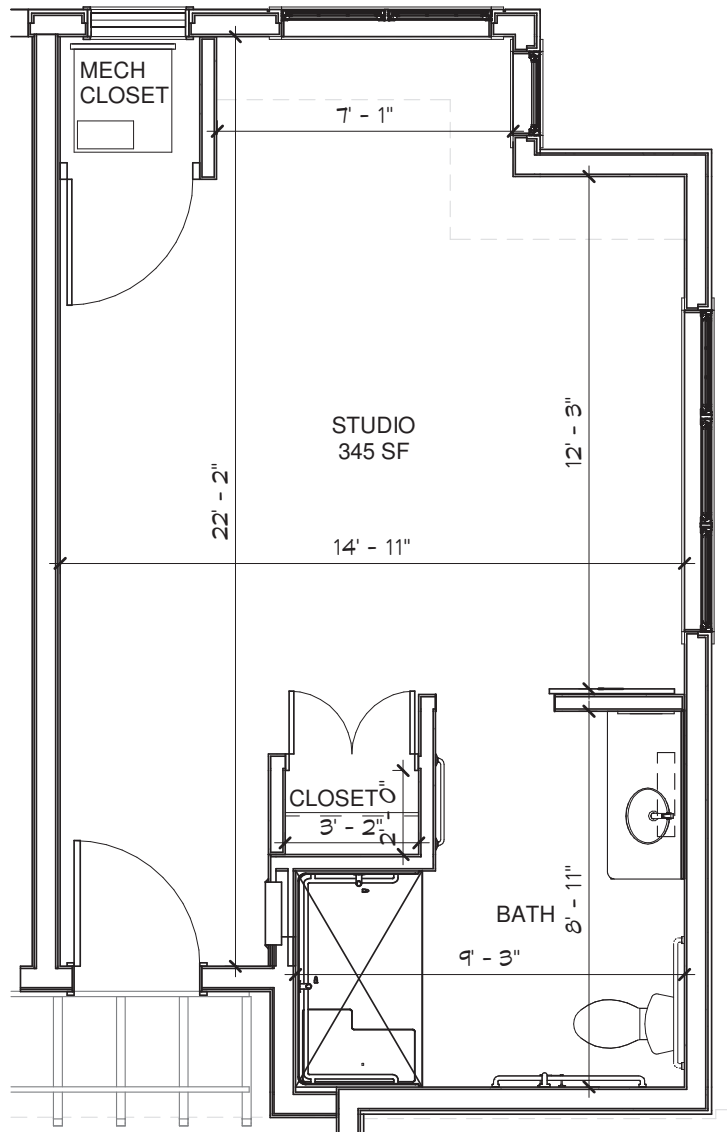

THE LODGE

Senior Living

Unit A — Timberhurst

Studio - 350 sq ft

Floor plans are for general reference only and are not to scale.

THE LODGE

Senior Living

Unit A-HC — Timberhurst HC

Studio - 345 sq ft

Floor plans are for general reference only and are not to scale.

THE LODGE

Senior Living

Unit B — Lagoon

Studio - 415 sq ft

Floor plans are for general reference only and are not to scale.

THE LODGE

Senior Living

Unit B1-HC — Inlet

Studio - 370 sq ft

Floor plans are for general reference only and are not to scale.