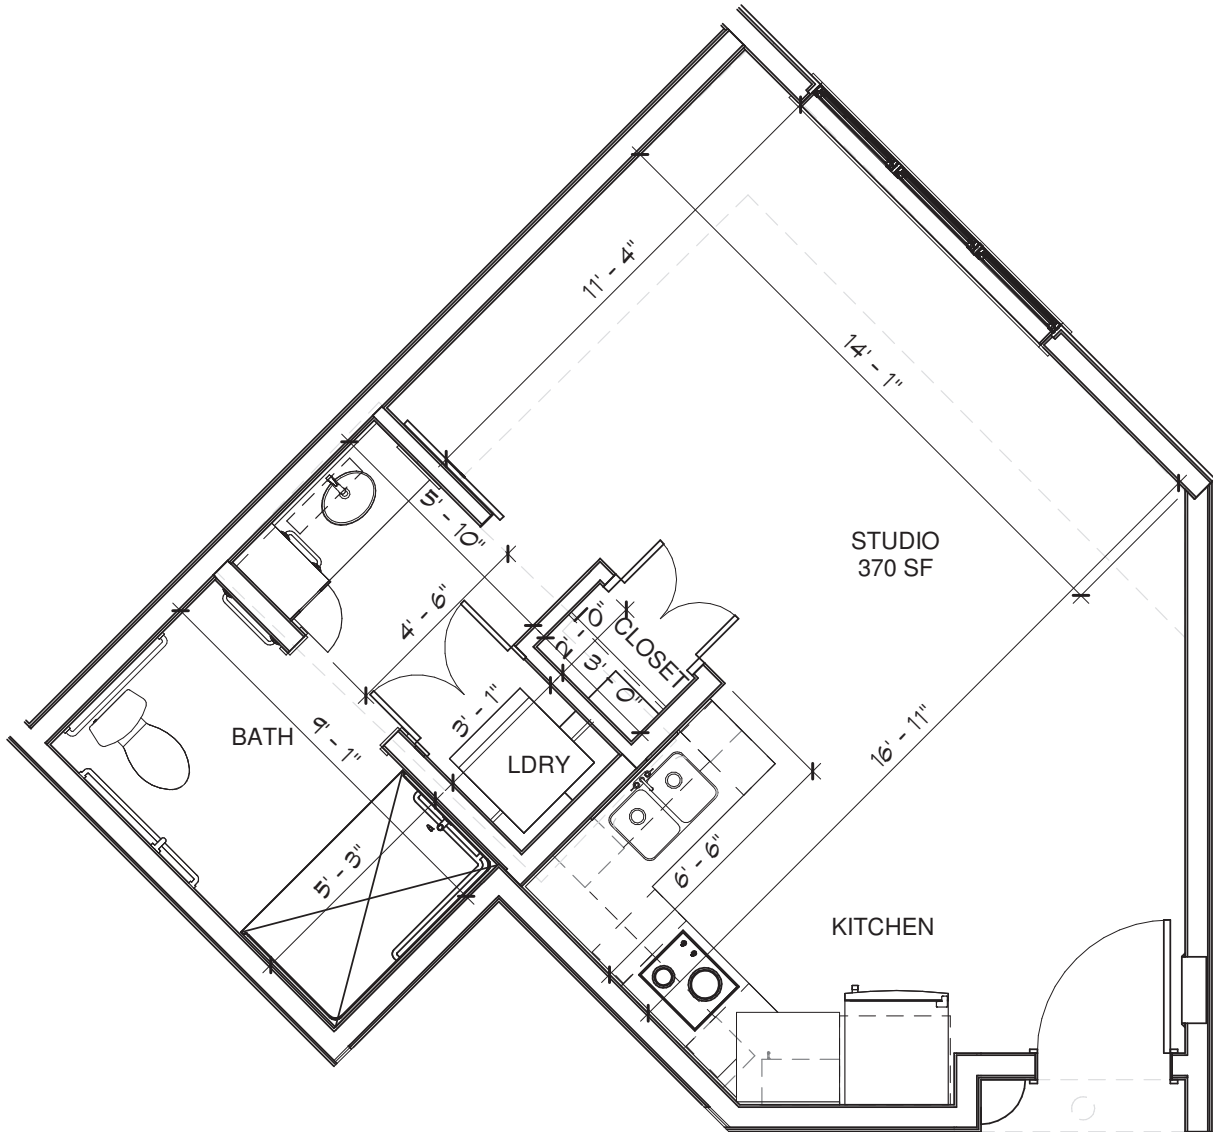

THE LODGE

Senior Living

Unit A — Timberhurst

Studio - 350 sq ft

Floor plans are for general reference only and are not to scale.

THE LODGE

Senior Living

Unit A-HC — Timberhurst HC

Studio - 345 sq ft

Floor plans are for general reference only and are not to scale.

THE LODGE

Senior Living

Unit B — Lagoon

Studio - 415 sq ft

Floor plans are for general reference only and are not to scale.

THE LODGE

Senior Living

Unit B1-HC — Inlet

Studio - 370 sq ft

Floor plans are for general reference only and are not to scale.